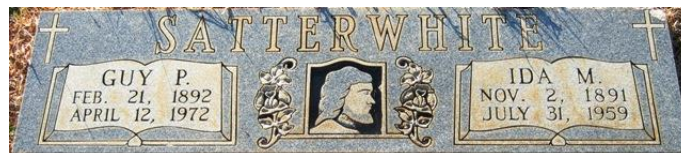

Georgia **Balcomb** Green Satterwhite **wife of James Edward Satterwhite** of died in **Georgia in Muscogee County** **July 15, 1953**

Georgia **Balcomb** Green Satterwhite was buried in **Phenix City, Alabama in Russell County** at **Girard Cemetery** shortly after her death